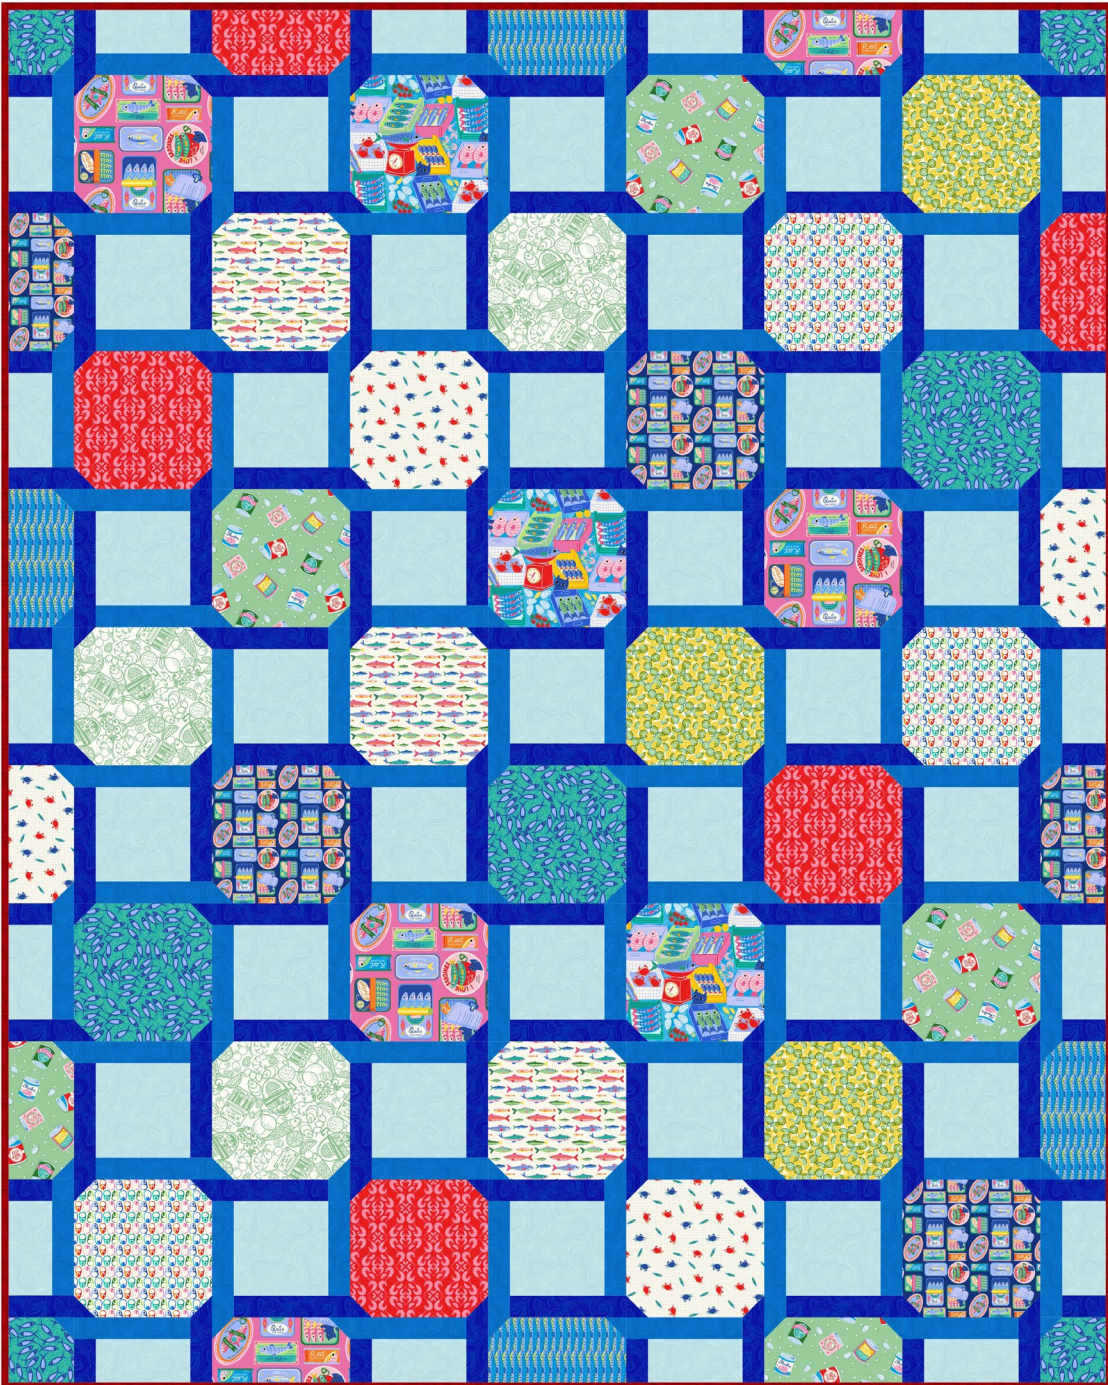

Fishy Business

by Mable Tan

Quilt Size: 76" x 95" (1.93m x 2.41m)

Skill Level: Advanced Beginner

Outside the Box Quilt

Designed by Hanna Bourque / Miss Winnie Designs

www.misswinnie.ca

Outside the Box Quilt Ordering Guide

SKU	Yards	Meters	6 Kits	12 Kits
9537-22	3/8 yds	0.34m	1 bolt	1 bolt
9538-77	3/8 yds	0.34m	1 bolt	1 bolt
9539-64	3/8 yds	0.34m	1 bolt	1 bolt
9540-64	3/8 yds	0.34m	1 bolt	1 bolt
9541-14	3/8 yds	0.34m	1 bolt	1 bolt
9542-43	3/8 yds	0.34m	1 bolt	1 bolt
9543-108	3/8 yds	0.34m	1 bolt	1 bolt
9544-84	3/8 yds	0.34m	1 bolt	1 bolt
9545-14	3/8 yds	0.34m	1 bolt	1 bolt
9546-59	3/8 yds	0.34m	1 bolt	1 bolt
9547-69	3/8 yds	0.34m	1 bolt	1 bolt
9548-77	3/8 yds	0.34m	1 bolt	1 bolt
9549-59*	3/4 yds	0.69m	1 bolt	1 bolt
1351-Royal	1 1/4 yds	1.14m	1 bolt	2 bolts
1351-Aegean Blue	1 1/4 yds	1.14m	1 bolt	2 bolts
1351-Seaglass	1 1/2 yds	1.37m	1 bolt	2 bolts

9537-22
Cans of Sardines
Flamingo

9538-77
Fish Stand with Fish
Cyan

44" Backing Fabric Option

9547-69	5 3/4 yds	5.26m	3 bolts	5 bolts
---------	-----------	-------	---------	---------

* Indicates binding fabric.

FQ = 18" x 22" (0.45m x 0.55m)

All fabric quantities are based on 15yd bolts unless otherwise indicated.

9539-64
Oyster Cans
Matcha

9540-64
Food Linework
Matcha

9541-14
Horizontal Sardines
Cream

9542-43
Lemon and Lime Slices
Lemon