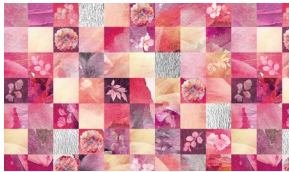

Panel Squared Throw Ordering Guide

SKU	Yards	Meters	6 Kits	12 Kits
9444-25	FQ	0.45m	1bolt	1bolt
9445-26	FQ	0.45m	1bolt	1bolt
9446-81	FQ	0.45m	1bolt	1bolt
9448-57	FQ	0.45m	1bolt	1bolt
9449-86*	1yd	0.91m	1bolt	1bolt
9449-91	FQ	0.45m	1bolt	1bolt
9450-14	11/4 yds	1.14m	1bolt	2bolts
9451-18	FQ	0.45m	1bolt	1bolt
9455P-26	11/4 yds	1.14m	1bolt	2bolts

44" Backing Fabric Option

9447-22	3 1/2 yds	3.2m	2 bolts	3 bolts

* Indicates binding fabric.

FQ = 18" x 22" (0.45m x 0.55m)

All fabric quantities are based on 15yd bolts unless otherwise indicated.

9444-25
Tiny Patchwork
Fuscia