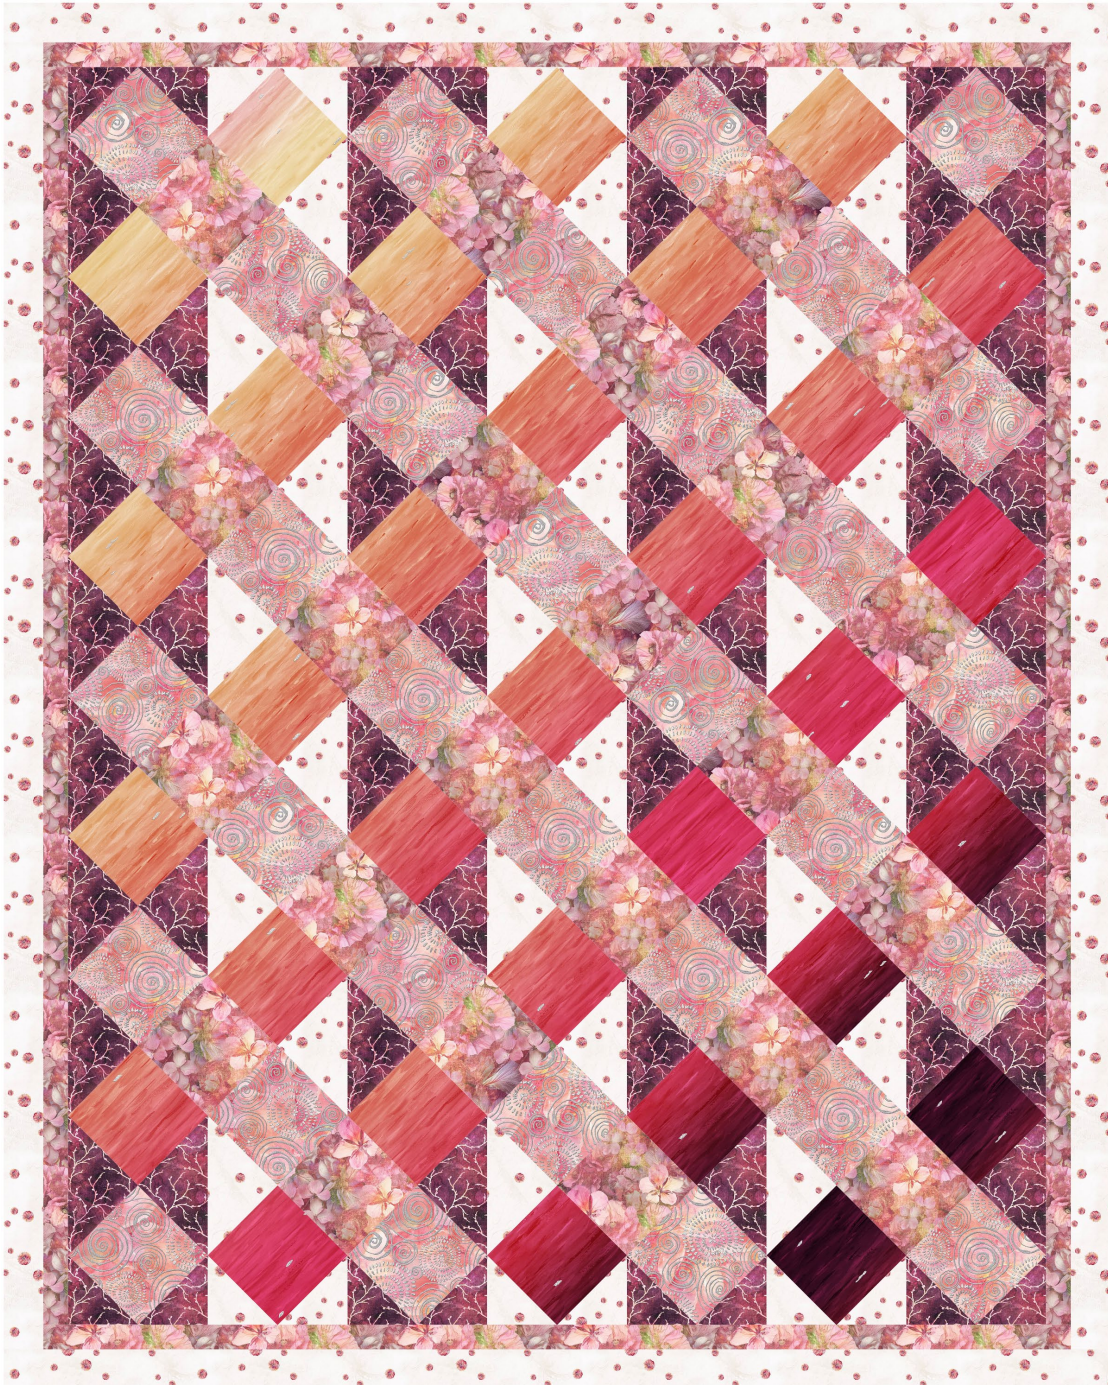

Rosé All Day

by Funny Girl

Quilt Size: 56" x 70" (1.42m x 1.77m)

Skill Level: Advanced Beginner

Trapped Quilt

Designed by Susan Ziegler of Quiltin' Tia
www.quiltintia.com

Trapped Quilt Ordering Guide

SKU	Yards	Meters	6 Kits	12 Kits
 9446-81	1 yd	0.91m	1 bolt	1 bolt
 9449-91	1 yd	0.91m	1 bolt	1 bolt
 9450-14*	2 yds	1.83m	1 bolt	2 bolts
 9451-18	1 yd	0.91m	1 bolt	1 bolt
 9454-26	1 yd	0.91m	1 bolt	1 bolt

44" Backing Fabric Option

9448-57	4 yds	3.66m	2 bolts	4 bolts
---------	-------	-------	---------	---------

* Indicates binding fabric.

FQ = 18" x 22" (0.45m x 0.55m)

All fabric quantities are based on 15yd bolts unless otherwise indicated.